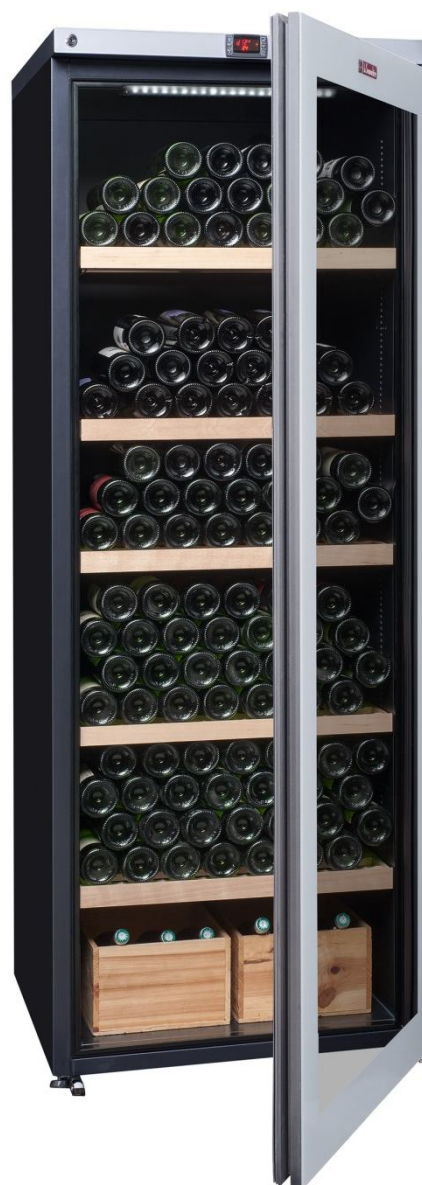

PRESTIGE RANGE

LARGE CAPACITY WINE CELLARS

VIP 315V

315
bottles*

A Energy
class

- > Very large capacity
- > Temperature multi zone
- > Winter security
- > Electronic control and digital display
- > Lock
- > Anti-UV glass door
- > Eco-responsible product

VIP 315 V

> EQUIPMENT

- Electronic thermostat with digital display
- 1 active charcoal filter
- Glass door anti-UV
- Vertical aluminium handle
- 5 beech wood shelves any format of bottle
- White LED lighting
- 2 back wheels and 2 adjustable front feet

> ENERGY PERFORMANCE

- A energy class
- LED lighting, very low consumption
- Gas : R600A

> DIMENSIONS AND WEIGHT

- Capacity: 315 bottles*
- Product (mm): L700 x P715 x H1930
- Carton (mm): L765 x P770 x H2100
- Net / gross weight (kg) : 107 / 114

> DEDICATED ACCESSORIES

- Active charcoal filter FCA01
- Extra wood shelf CLAVIP04
- Sliding shelf CLAVIP05
- Presentation shelf CLAVIP06

• *Maximum capacity for light Bordeaux bottles stored alternate ways up on 5 shelves*