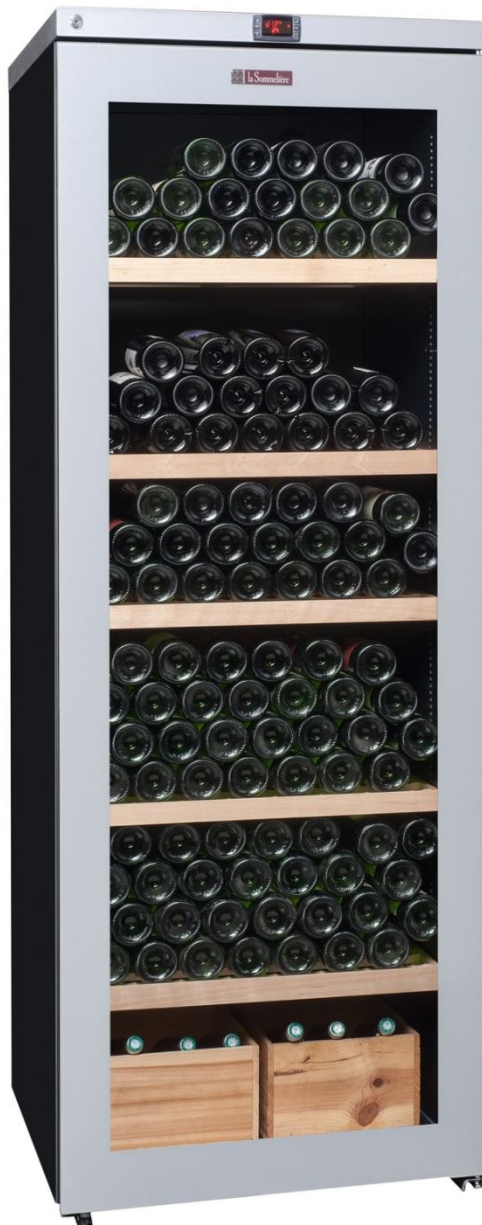

PRESTIGE RANGE

LARGE CAPACITY WINE CELLARS

VIP 315V

315
bottles*

A Energy
class

- > Very large capacity
- > Temperature multi zone
- > Winter security
- > Electronic control and digital display
- > Lock
- > Anti-UV glass door
- > Eco-responsible product

Multi-format shelves :
optimize the storage of
different types of bottles
on a same shelf

Your wines feel good at home

The energy consumption is calculated based on the result obtained for 24 h in standard test conditions. The actual energy consumption depends on the conditions of use and location of the device.

VIP 315 V

> EQUIPMENT

- Electronic thermostat with digital display
- 1 active charcoal filter
- Glass door anti-UV
- Vertical aluminium handle
- 5 beech wood shelves any format of bottle
- White LED lighting
- 2 back wheels and 2 adjustable front feet

> ENERGY PERFORMANCE

- A energy class
- LED lighting, very low consumption
- Gas : R600A

> DIMENSIONS AND WEIGHT

- Capacity: 315 bottles*
- Product (mm): L700 x P715 x H1930
- Carton (mm): L765 x P770 x H2100
- Net / gross weight (kg) : 107 / 114